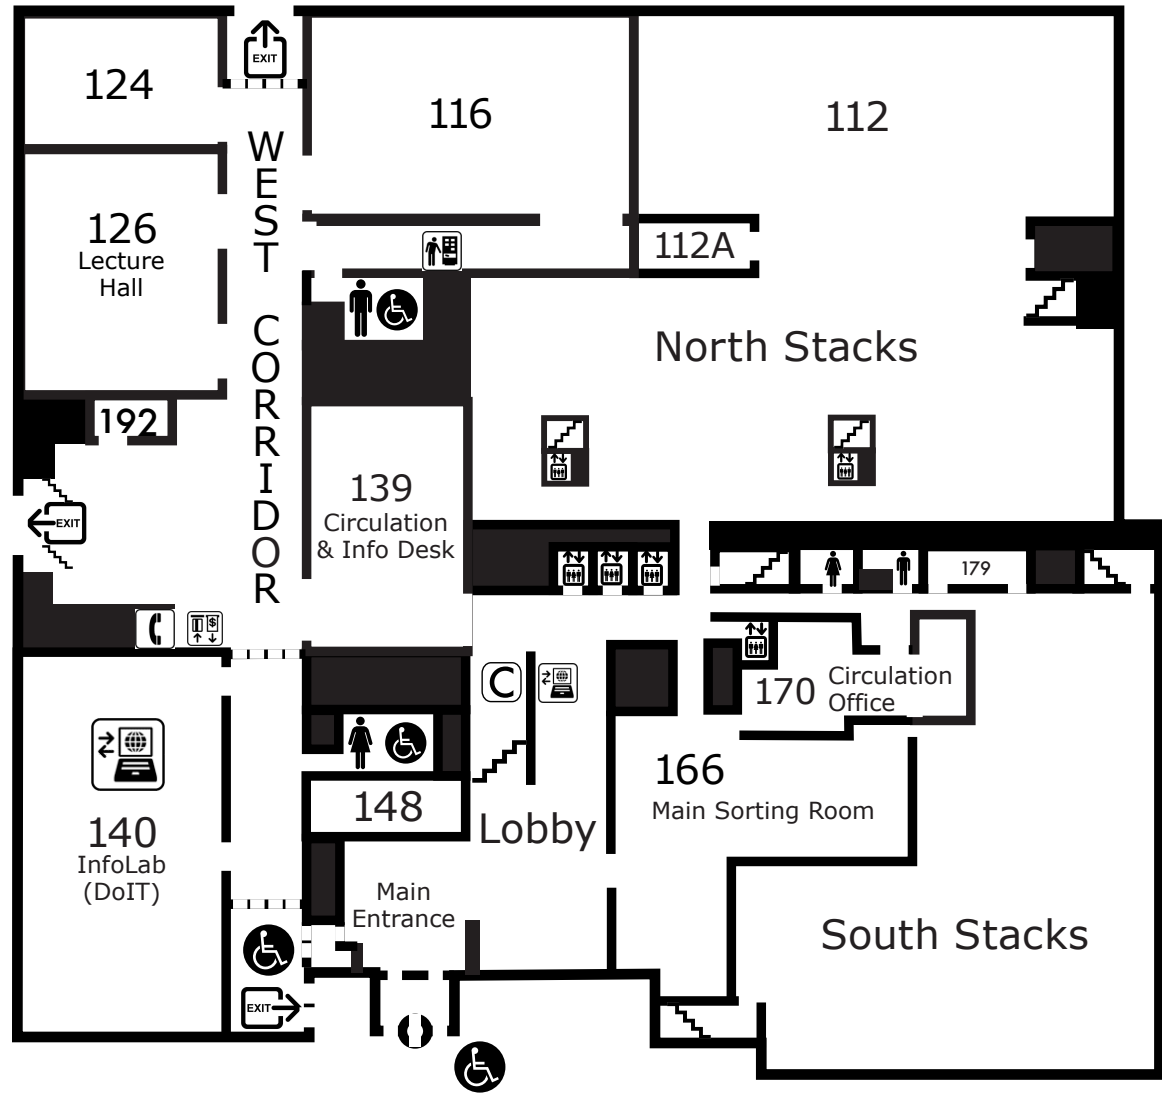

MEMORIAL LIBRARY

University of Wisconsin-Madison

HUMANITIES & SOCIAL SCIENCES

MEMORIAL LIBRARY MAIN FLOOR

Adaptive Technology	140
Book Return (Inside)	Main Entrance
Book Return (Outside).....	Main Entrance
Book Return (Drive-To)	Lake Street
Building Manager.....	112A
Card Application Window	Main Entrance
Carrel & Locker Assignments	170
Circulation & Info Desk.....	139
Circulation Office.....	170
Computers	Lobby & West Corridor
Copiers.....	Lobby
Copy Card Dispenser.....	Lobby
Entrance, Accessible	Main Entrance
Exhibits.....	Lobby
Faculty Study Assignments	170
Fines & Overdues	170
ID Check.....	Main Entrance
InfoLab	140
Laptop Checkout.....	140
Lecture Hall	126
Locker & Carrel Assignments	170
Lost & Found.....	170
Memorial Infolab.....	140
Photocopiers.....	Lobby
Police: Campus Security Officer.....	192
Restrooms	See Map
Scanners.....	140
Security	148
Shakespeare Collection (access)	139
Shelving Room (Main)	166
Study Areas (Quiet).....	112, 116 & 124
Visitor's Pass.....	Main Entrance
Writing Center Satellite.....	West Corridor

Lake Street

State Street

	Women		Stairs		Computers		Phone		Vending
	Men		Elevators		Copiers		ATM		Accessible