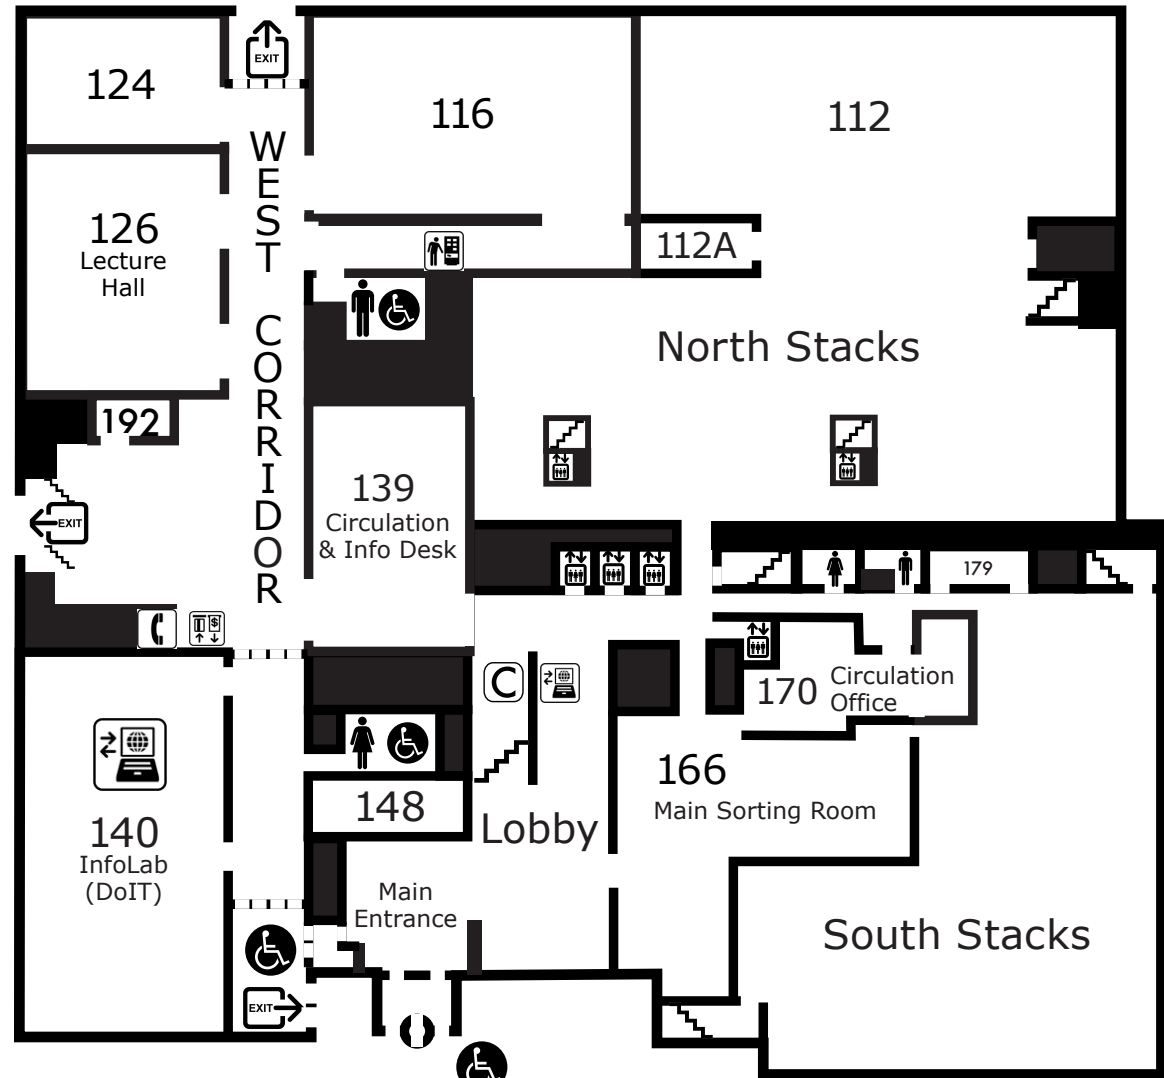

## MEMORIAL LIBRARY MAIN FLOOR

Adaptive Technology .....	140
Book Return (Inside) .....	Main Entrance
Book Return (Outside).....	Main Entrance
Book Return (Drive-To) .....	Lake Street
Building Manager.....	112A
Card Application Window .....	Main Entrance
Carrel & Locker Assignments .....	170
Circulation & Info Desk.....	139
Circulation Office.....	170
Computers .....	Lobby & West Corridor
Copiers.....	Lobby
Copy Card Dispenser.....	Lobby
Entrance, Accessible .....	Main Entrance
Exhibits.....	Lobby
Faculty Study Assignments .....	170
Fines & Overdues .....	170
ID Check.....	Main Entrance
InfoLab .....	140
Laptop Checkout.....	140
Lecture Hall .....	126
Locker & Carrel Assignments .....	170
Lost & Found.....	170
Memorial Infolab.....	140
Photocopiers.....	Lobby
Police: Campus Security Officer.....	192
Restrooms .....	See Map
Scanners.....	140
Security .....	148
Shakespeare Collection (access) .....	139
Shelving Room (Main) .....	166
Study Areas (Quiet).....	112, 116 & 124
Visitor's Pass.....	Main Entrance
Writing Center Satellite.....	West Corridor

Lake Street

State Street

	Women		Stairs		Computers		Phone		Vending
	Men		Elevators		Copiers		ATM		Accessible