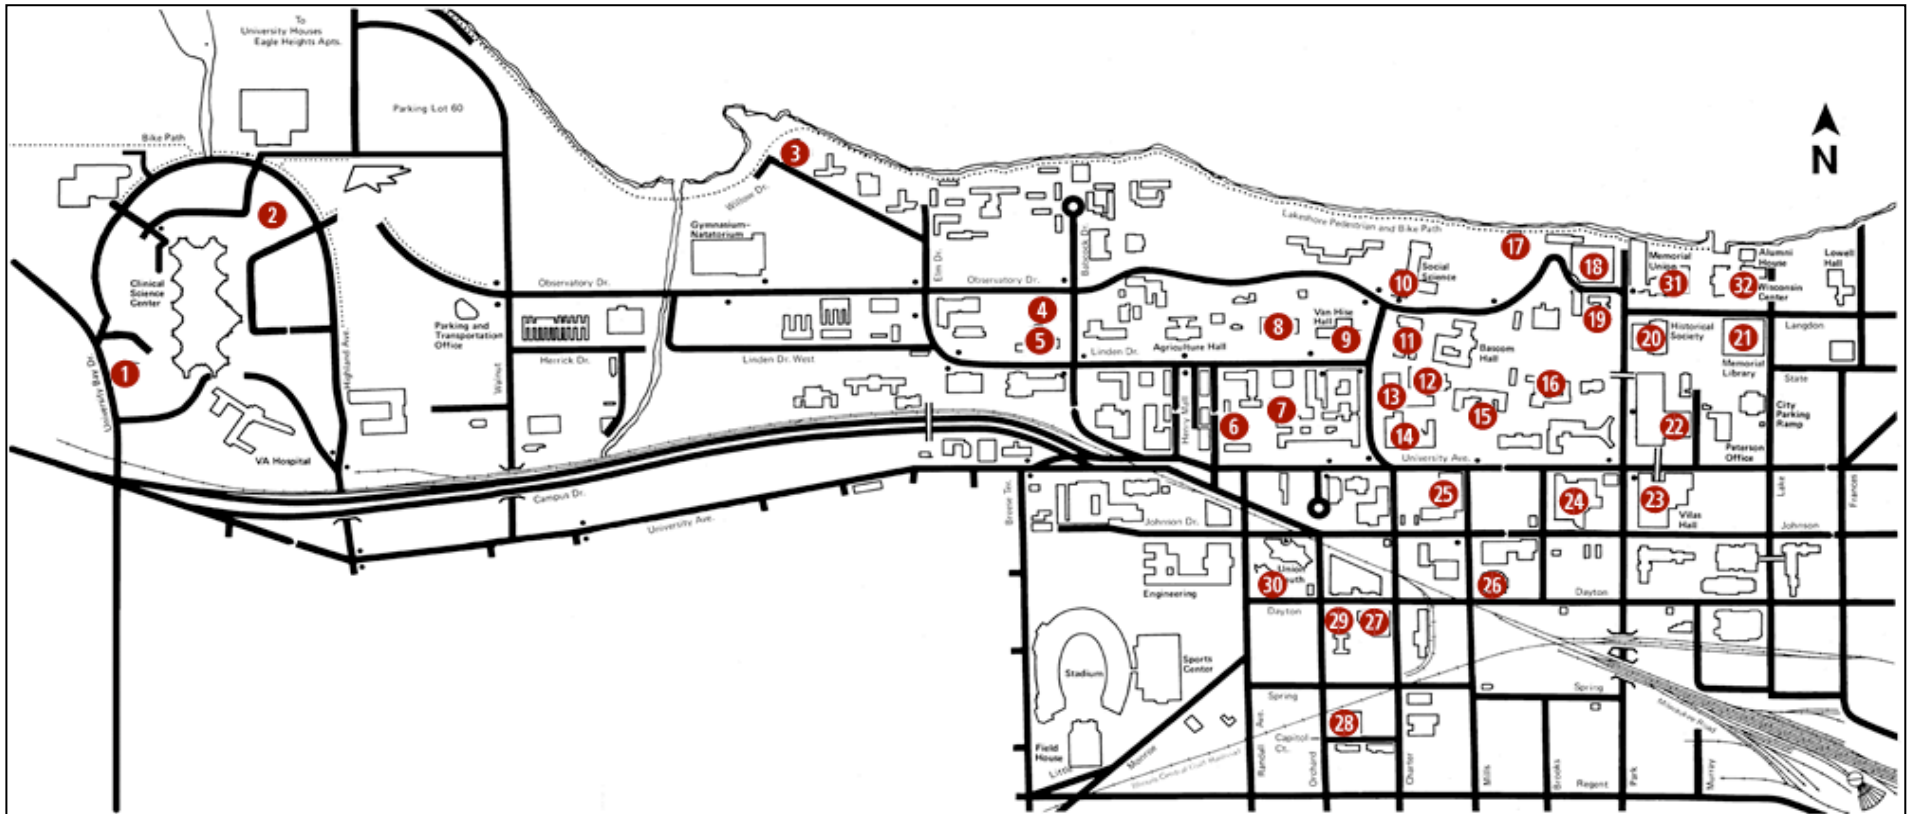

University of Wisconsin – Madison

Map of Campus Libraries included in MadCat

- 11 American Indian Studies
- 22 Art (Kohler)
- 13 Astronomy
- 15 Biology
- 24 Business
- 18 CCBC (Cooperative Children's Book Center)
- 6 Center for Cooperatives
- 10 Center for Demography & Ecology
- 25 Chemistry
- 11 Chican@ and Latin@ Studies Program
- 18 College (Helen C. White)
- 2 Ebling (Health Sciences)
- 19 Geography

- 27 Geology & Geophysics (Leith)
- 20 Historical Society (Wisconsin)
- 28 Jacobsen (Primate Center)
- 23 Journalism Reading Room
- 31 LGBT Resource Center
- 16 Law
- 9 Learning Support Services
- 18 Library/Information Studies (SLIS)
- 17 Limnology Reading Room
- 12 Math (Kleene)
- 1 Max Kade German-American Institute
- 21 Memorial (Humanities & Social Sciences)
- 26 MERIT (Media/Education Resources/Information Technology)

- 32 Morgridge Center
- 21 Music (Mills)
- 14 Physics
- 5 Plant Pathology
- 19 Robinson Map
- 8 Ruth Ketterer Harris (Textile)
- 29 Schwerdtfeger (Space Science)
- 10 Social Science Reference (Somers)
- 7 Social Work (Franks)
- 21 Special Collections (Memorial Library)
- 4 Steenbock Memorial (Agriculture & Life Sciences)
- 30 Wendt (Engineering)
- 3 Wisconsin's Water Library