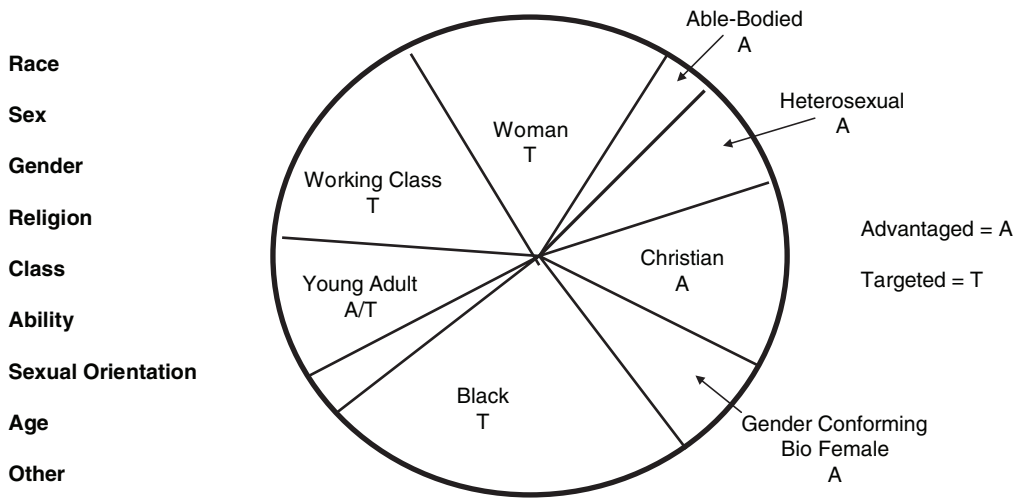

## Identity Wheel

**Race**

**Sex**

**Gender**

**Religion**

**Class**

**Ability**

**Sexual Orientation**

**Age**

**Other**

Advantaged = A

Targeted = T

Create your identity wheel by indicating your targeted and advantaged social group memberships. Make the identity "slice" a size that reflects your awareness of that social group membership. Memberships that you are more aware of will be a bigger slice than those you are less aware of.

Sample Identity Wheel

Create your identity wheel by indicating your targeted and advantaged social group memberships. Make the identity "slice" a size that reflects your awareness of that social group membership. Memberships that you are more aware of will be a bigger slice than those you are less aware of.